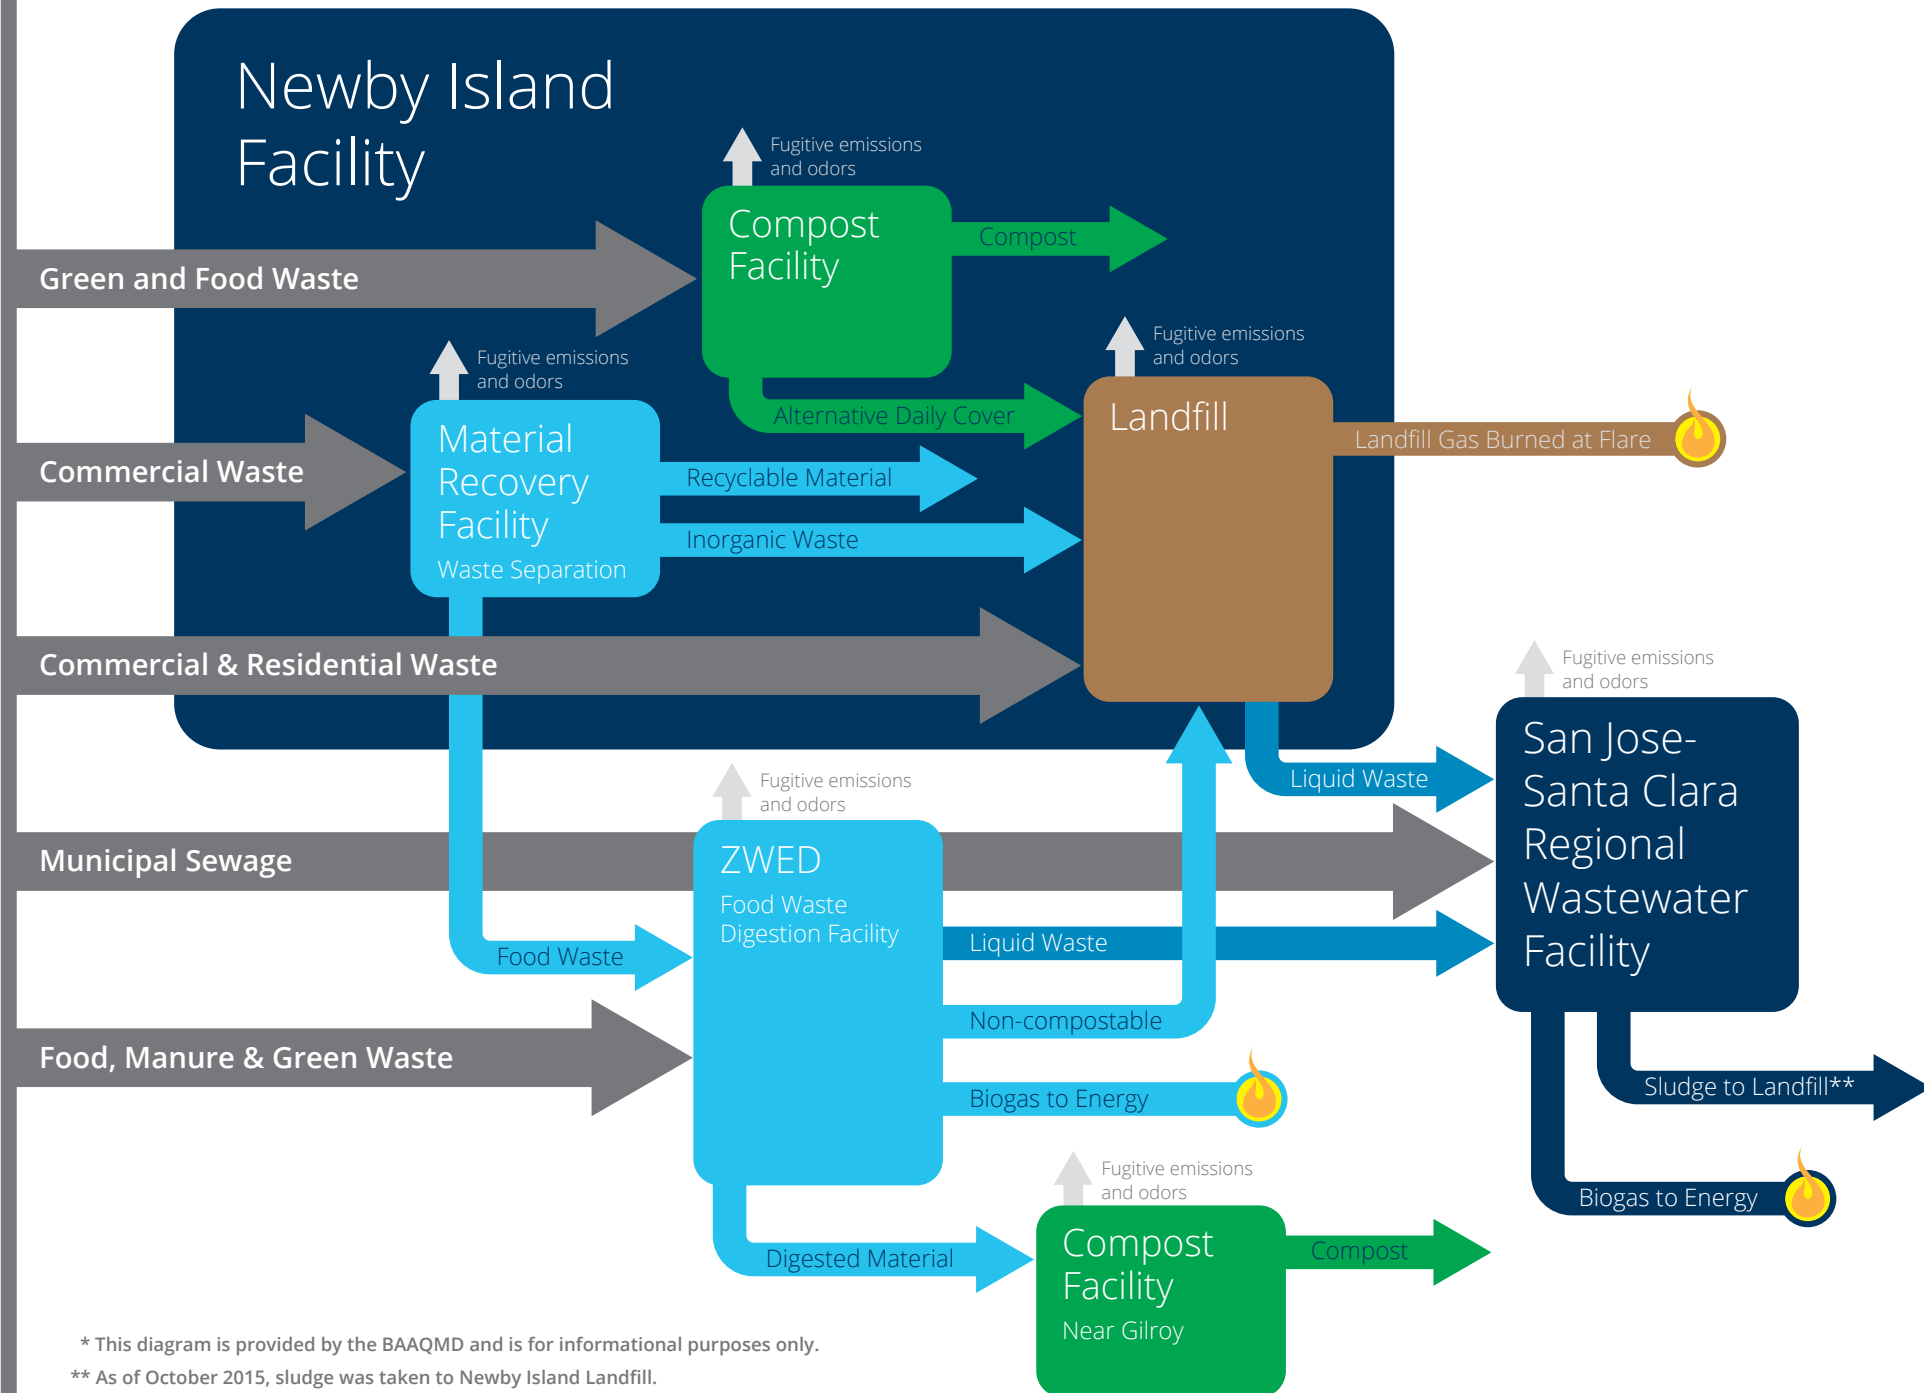

Material Flow Diagram for San Jose Waste Handling Facilities* Greater Milpitas Area

* This diagram is provided by the BAAQMD and is for informational purposes only.

** As of October 2015, sludge was taken to Newby Island Landfill.